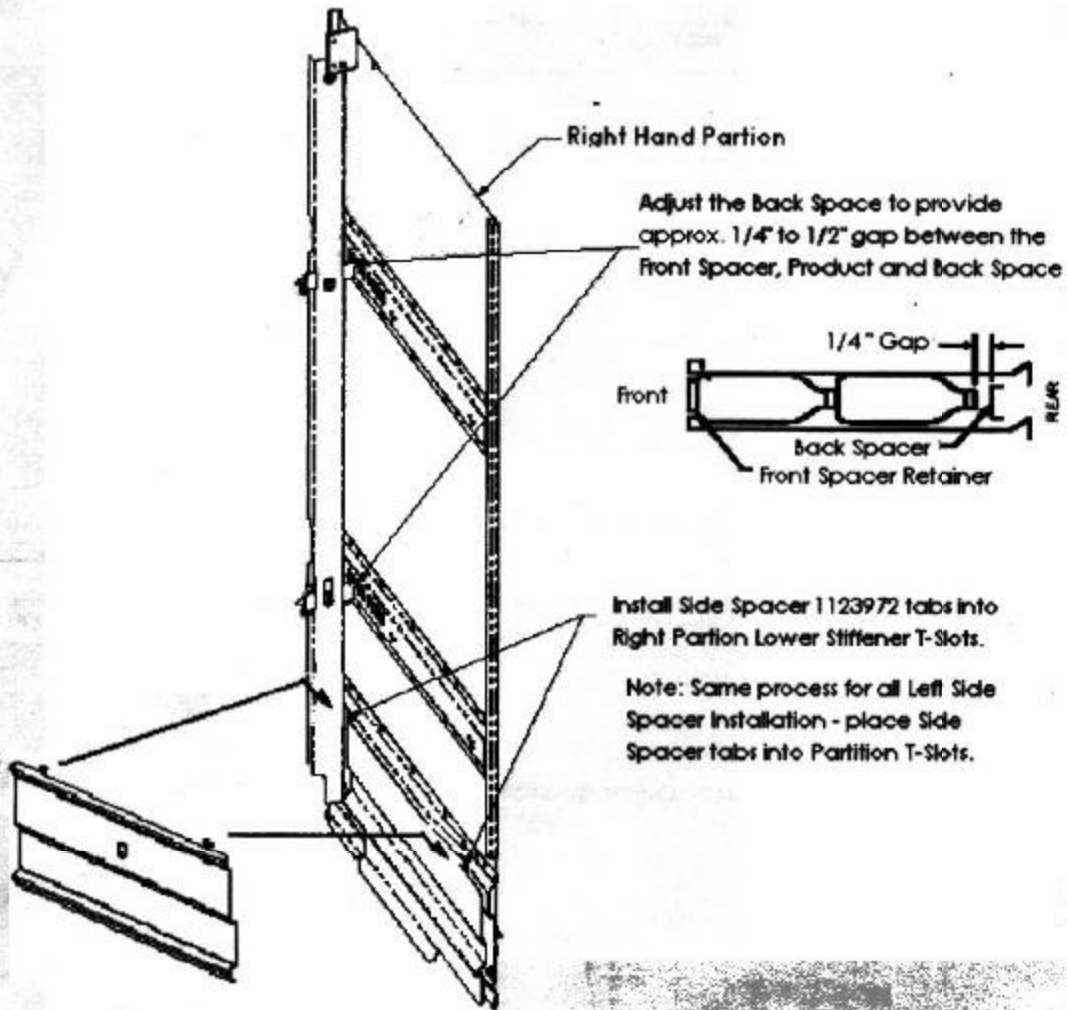

## V21 Side Spacer Installation Instructions

### V21 STACK SETTING FOR 8.4oz CAN,RED BULL

- 1 DEPTH: 3
- 2 BACK SPACER: 7
- 3 PRODUCT STEP/SLIDER: FORWARD
- 4 SPACERS & LOCATION: 1125972 (Middle Left Side Partion),  
1123123 (Top & Bottom Left Side Partion) & 1123972 (Bottom Right Side Partion).